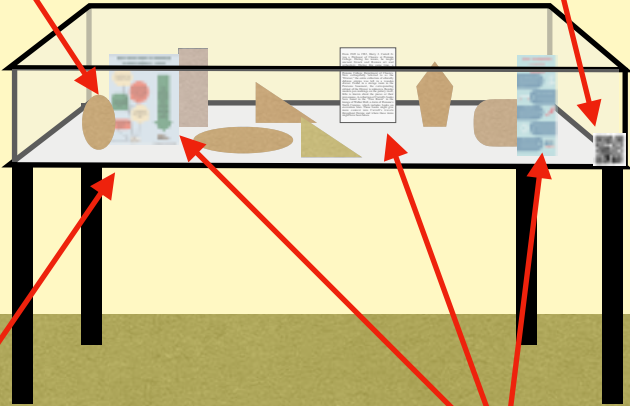

PEARSONS LOUNGE SOUTH FACING WALL

QR Code to the Pressbook

Sherds in display case

Display case 60" x 30" x 10"

Text and graphics of best practices for handling ancient material culture